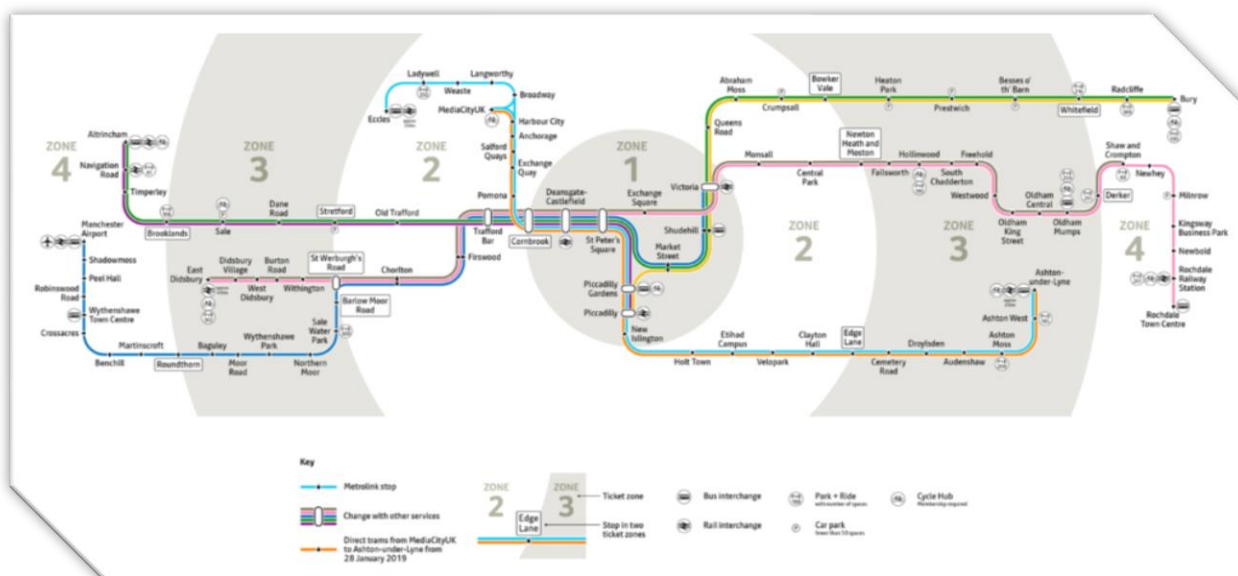

Directions

Please [click here](#) for personal directions.

Parking

Free Parking is available onsite.

Acupuncture Association of
Chartered Physiotherapists

Travelling by Train

The closest railway station to the venue is Trafford Park Railway, which is approx. 7 minutes taxi ride to the venue.

To plan your journey, please [click here](#).

Acupuncture Association of Chartered Physiotherapists

Travelling by Tram

Ladywell Tram (Stop A) (Eccles New Road, M5 5AT) is the nearest stop and will take 7 minutes in a taxi or 36 minutes to walk to the venue.

To plan your journey, please [click here](#).

Please see below the tram map for your information.

Travelling by Air

Manchester Airport is the nearest airport to the venue, for flight times please [click here](#).

Using Public Transport

- From Cargo Centre (No. X30) – Victoria Tram (Navy Line) – Trafford Bar (No. 250 Intu Trafford Centre) – 1h 38mins
- From Cargo Centre (No. X30) – Manchester Airport (Transpennine Express to Edinburgh, Platform A) – Oxford Road Station (No. 250 Intu Trafford Centre) – 1h 28 mins
- From Cargo Centre (No.103, Piccadilly Gardens), Manchester Airport (Transpennine Express via Middlesborough) – Oxford Road Station (Intu Trafford Centre) – Westinghouse Road – 1h 27 mins