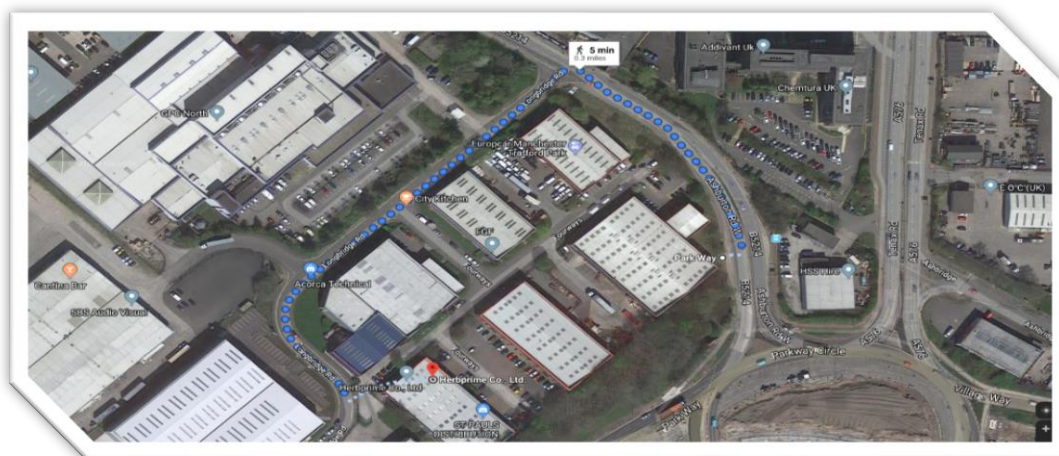

Directions

Please [click here](#) for personal directions.

Parking

Free Parking is available onsite.

Acupuncture Association of
Chartered Physiotherapists

Travelling by Train

The closest railway station to the venue is Trafford Park Railway, which is approx. 7 minutes taxi ride to the venue.

For more information on train times or to book your travel, please click [here](#).

Taxi Companies

- Radio Cars – 0161 236 8033
- Union Cars – 0161 225 5566
- Link Cars – 0161 225 1800

Travelling by Bus

Park Way is the nearest bus stop on the No. 272 and is a 5 minute walk to the venue.

To plan your journey, please [click here](#).

Acupuncture Association of Chartered Physiotherapists

Travelling by Tram

Ladywell Tram (Stop A) (Eccles New Road, M5 5AT) is the nearest stop and will take 7 minutes in a taxi or 36 minutes to walk to the venue.

To plan your journey, please [click here](#).

Please see below the tram map for your information.

Travelling by Air

Manchester Airport is the nearest airport to the venue, for flight times please [click here](#).