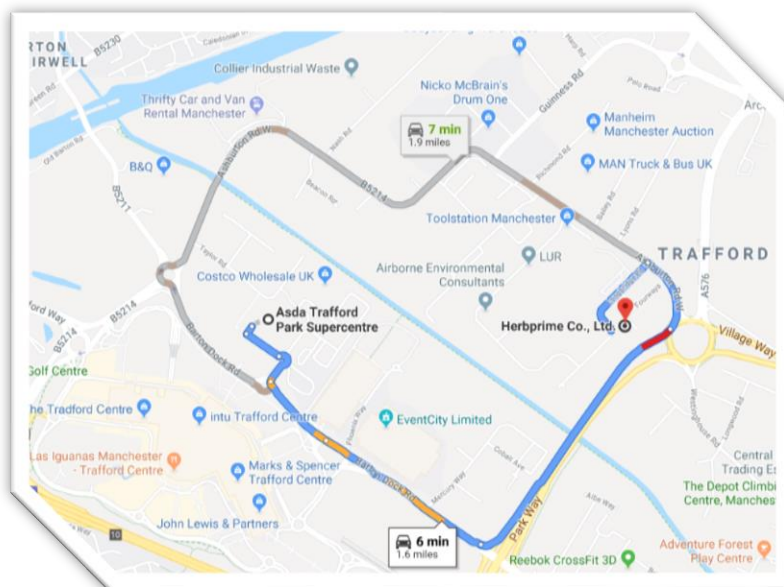

Please note that lunch is not provided but there is an Asda Supercentre approx. 6 minutes drive from the venue.

Directions to Asda Trafford Park Supercentre, Barton Dock Roadm Stretford, Manchester, M41 7ZA

Directions

Please [click here](#) for personal directions.

Parking

Free Parking is available onsite.

Acupuncture Association of
Chartered Physiotherapists

Travelling by Train

The closest railway station to the venue is Trafford Park Railway, which is approx. 7 minutes taxi ride to the venue.

To plan your journey, please [click here](#).

Acupuncture Association of Chartered Physiotherapists

Travelling by Tram

Ladywell Tram (Stop A) (Eccles New Road, M5 5AT) is the nearest stop and will take 7 minutes in a taxi or 36 minutes to walk to the venue.

To plan your journey, please [click here](#).

Please see below the tram map for your information.

Travelling by Air

Manchester Airport is the nearest airport to the venue, for flight times please [click here](#).